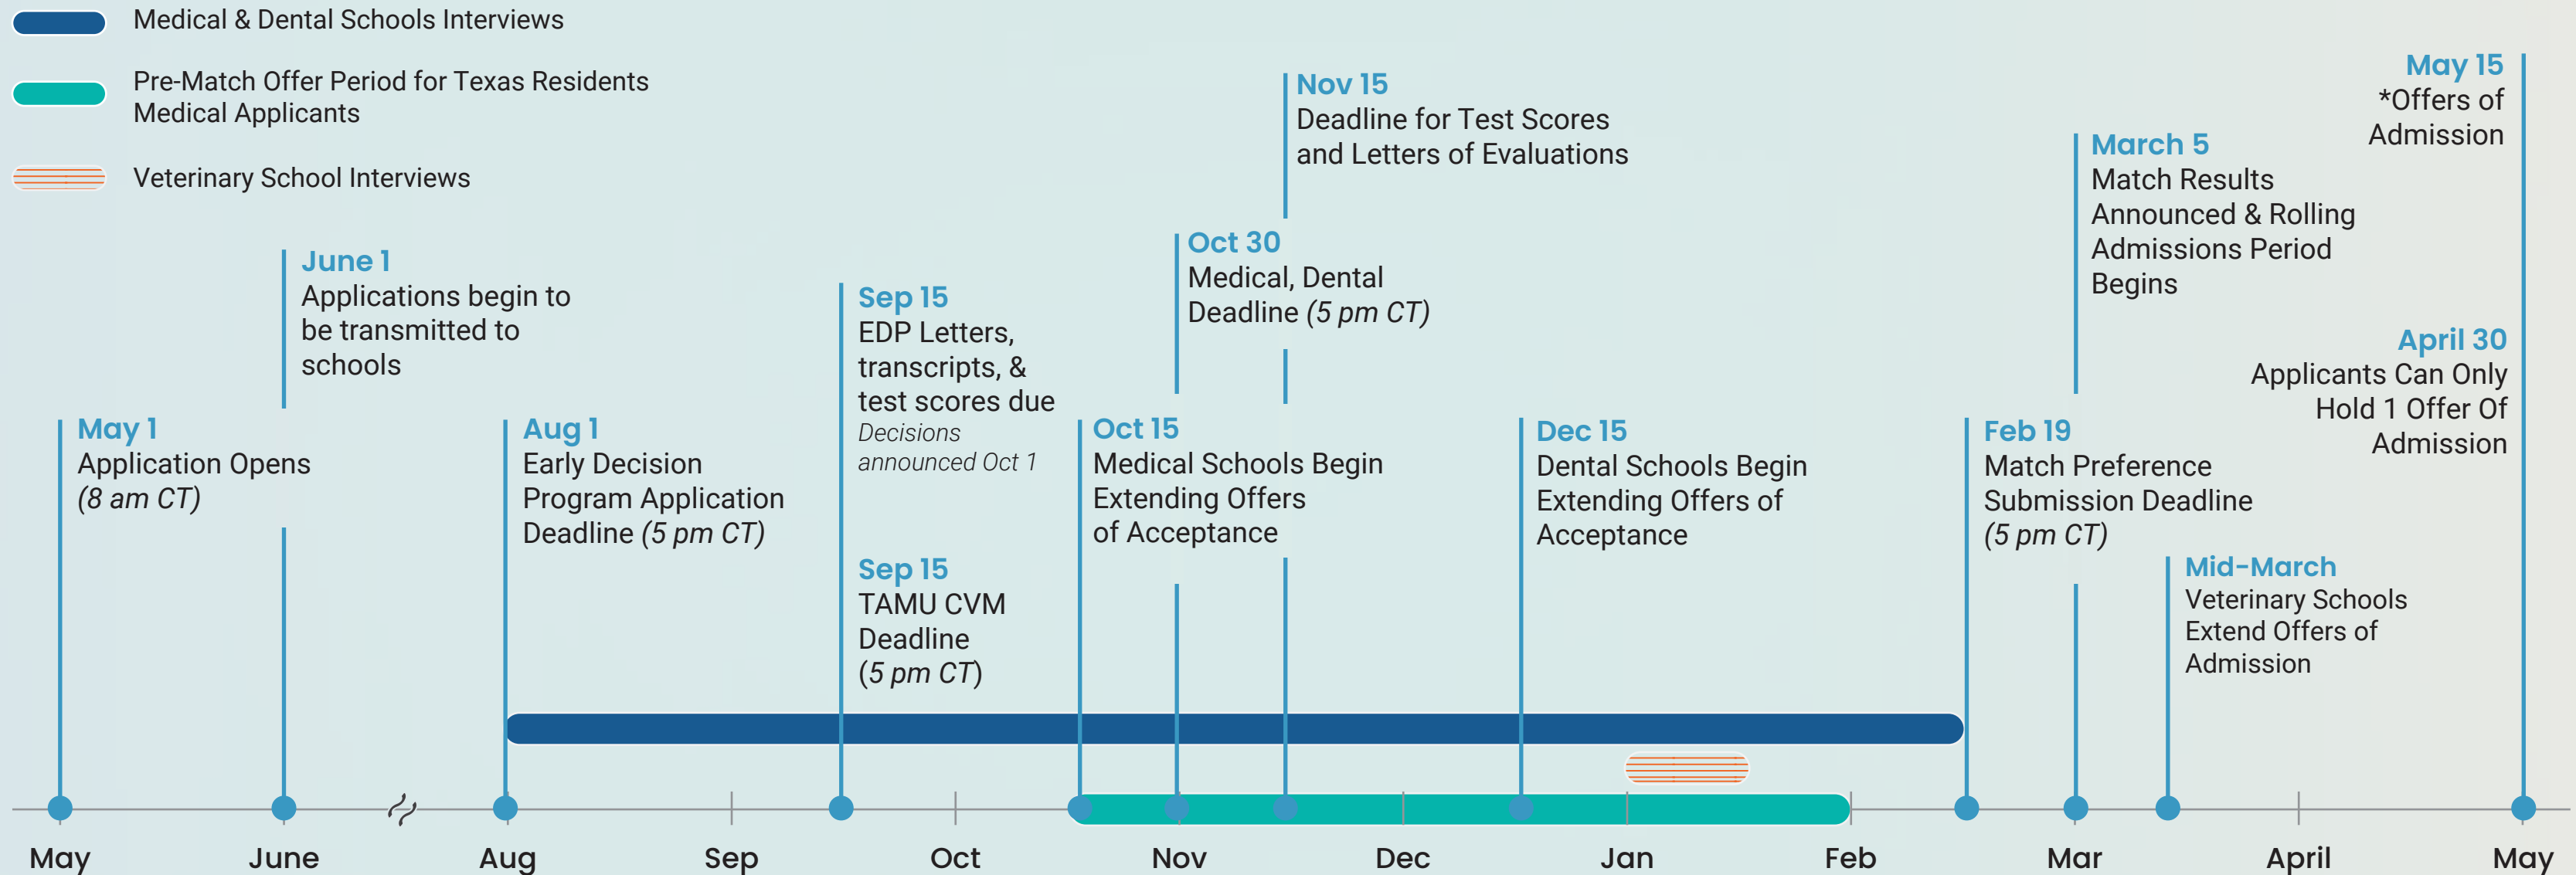

Entry Year 2021 Application Timeline

Updated: 9/10/20

May 15
**Offers of admission can only be extended to applicants who are not holding a seat at another institution.*

This timeline has been adjusted in response to impacts caused by the COVID-19 pandemic, and are only applicable to Entry Year 2021. This timeline is subject to change; updates will be posted at www.tmdsas.com.